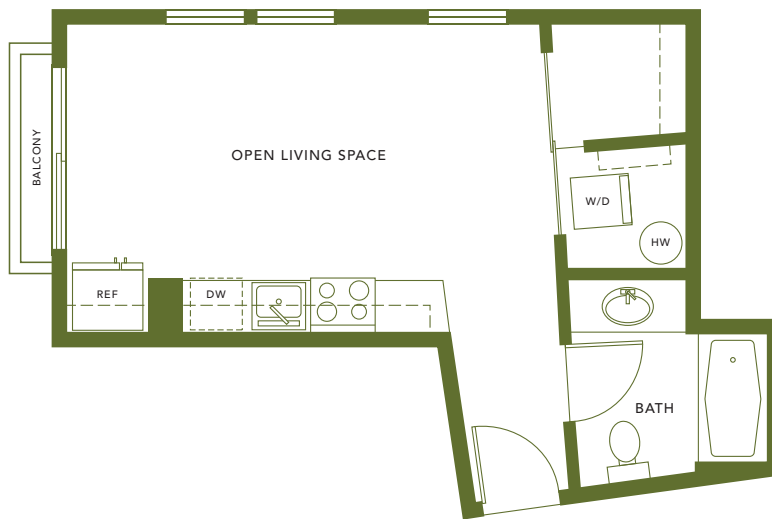

HOME PLAN 1

STUDIO » 339 – 488 SQ.FT.

LOCATION DIAGRAM REPRESENTS
2ND AND 3RD FLOORS AT THE SEDGES